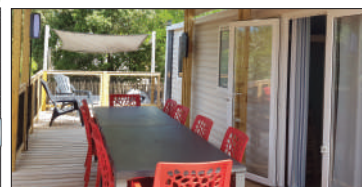

GAMME KRUSOÉ - KRUSOÉ RANGE

12 unités dont 8 avec vue lagon - Ménage final + kit draps à l'arrivée + 2 Transats VIP au Lagon + 2 serviettes de plage par Lodge .
12 lodges. 8 with lagoon view - End-of-stay cleaning + bed linen kit on arrival only + 2 VIP Lagoon sun loungers + 2 beach towels per Lodge.

KRUSOÉ LODGE

2 chambres - 5 personnes - 32m² - Terrasse intégrée de 10,5m²

- 1 chambre avec lit double 140 x 190 cm.
- 1 chambre avec 2 lits simples + 1 lit superposé 80 x 190 cm.
- Espace salon avec canapé convertible en lit d'appoint 140 x 190 cm.
- Cuisine américaine avec plaque à gaz (4 feux).
- Réfrigérateur-congélateur, mini-lave-vaisselle.
- Salle de bain.WC.
- Salon de jardin et 2 transats. TV, CLIM.
- Terrasse bois intégrée et pergola déportée avec coin hamac.

ANCIENNETÉ : 7 ANS

KRUSOÉ LODGE

2 bedrooms - 5 persons - 32 m² - Integrated wooden terrace - 10,5 m²

- 1 room with double bed, 140 x 190 cm.
- 1 room with 2 single beds + 1 bunk bed 80 x 190 cm.
- Lounge area with sofa bed, 140 x 190 cm.
- Open-plan kitchen with gaz cooker (4 rings).
- Refrigerator, freezer, mini-dishwasher.
- Bathroom. WC.
- Garden furniture and 2 deckchairs. TV. A/C.
- Integrated wooden terrace and offset pergola with hammock.

AGE : 7 YEARS OLD

GAMME TENDANCE - TRENDY RANGE

■ Pour 10/12 personnes avec jacuzzi familial, baby-foot & jeux de fléchettes.

■ 5 chambres = 10 couchages + 1 canapé convertible en lit d'appoint de 130 (max 10 adultes).

■ Terrasse en bois semi-couverte avec lave-vaisselle, plancha & réfrigérateur.

4 transats
Ménage FINAL INCLUS

ANCIENNETÉ : 5 ANS

TRIBU XXL JACUZZI

■ For 10/12 persons with family jacuzzi, table football & darts

■ 5 bedrooms = 10 beds + 1 convertible sofa bed of 130 (max 10 adults).

■ Semi-covered wooden terrace with dishwasher, plancha & fridge.