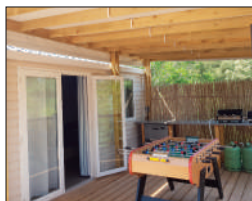

GAMME KRUSOÉ - KRUSOÉ RANGE

12 unités dont 8 avec vue lagon - Ménage final + kit draps à l'arrivée + 2 Transats VIP au Lagon + 2 serviettes de plage par Lodge .
12 lodges. 8 with lagoon view - End-of-stay cleaning + bed linen kit on arrival only + 2 VIP Lagoon sun loungers + 2 beach towels per Lodge.

KRUSOÉ LODGE

2 chambres - 5 personnes - 32m² - Terrasse intégrée de 10,5m²

- 1 chambre avec lit double 140 x 190 cm.
- 1 chambre avec 2 lits simples + 1 lit superposé 80 x 190 cm.
- Espace salon avec canapé convertible en lit d'appoint 140 x 190 cm.
- Cuisine américaine avec plaque à gaz (4 feux).
- Réfrigérateur-congélateur, mini-lave-vaisselle.
- Salle de bain.WC.
- Salon de jardin et 2 transats. TV, CLIM.
- Terrasse bois intégrée et pergola déportée avec coin hamac.

ANCIENNETÉ : 7 ANS

KRUSOÉ LODGE

2 bedrooms - 5 persons - 32 m² - Integrated wooden terrace - 10,5 m²

- 1 room with double bed, 140 x 190 cm.
- 1 room with 2 single beds + 1 bunk bed 80 x 190 cm.
- Lounge area with sofa bed, 140 x 190 cm.
- Open-plan kitchen with gaz cooker (4 rings).
- Refrigerator, freezer, mini-dishwasher.
- Bathroom. WC.
- Garden furniture and 2 deckchairs. TV. A/C.
- Integrated wooden terrace and offset pergola with hammock.

AGE : 7 YEARS OLD

GAMME TENDANCE - TRENDY RANGE

■ Pour 10/12 personnes avec jacuzzi familial, baby-foot & jeux de fléchettes.

■ 5 chambres = 10 couchages + 1 canapé convertible en lit d'appoint de 130 (max 10 adultes).

■ Terrasse en bois semi-couverte avec lave-vaisselle, plancha & réfrigérateur.

4 transats
Ménage FINAL INCLUS

ANCIENNETÉ : 5 ANS

TRIBU XXL JACUZZI

■ For 10/12 persons with family jacuzzi, table football & darts

■ 5 bedrooms = 10 beds + 1 convertible sofa bed of 130 (max 10 adults).

■ Semi-covered wooden terrace with dishwasher, plancha & fridge.