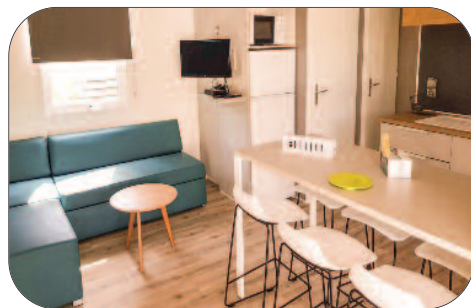

3 chambres/bedrooms - 6 personnes/persons - 33m²

- 1 chambre lit double 160 x 200. 2 chambres avec 2 lits simples 80 x 190
- Séjour : table et chaises, canapé
- Cuisine toute équipée avec frigo congélateur, lave vaisselle. Salle de bain.
- WC. TV. CLIM. Terrasse en bois couverte contemporaine. 2 fauteuils de jardin
- Plancha extérieure. **ANCIENNETÉ : 6 ANS**

- 1 bedroom with a double bed 160 x 200. 2 bedrooms with 2 single beds 80 x 190.
- Living room : table and chairs, sofa.
- Kitchen all equiped, fridge with freezer, dishwasher. Bathroom. Toilet.
- TV. A/C. Wooden covered terrace. 2 garden chairs
- Outdoor plancha. **AGE : 6 YEARS OLD**