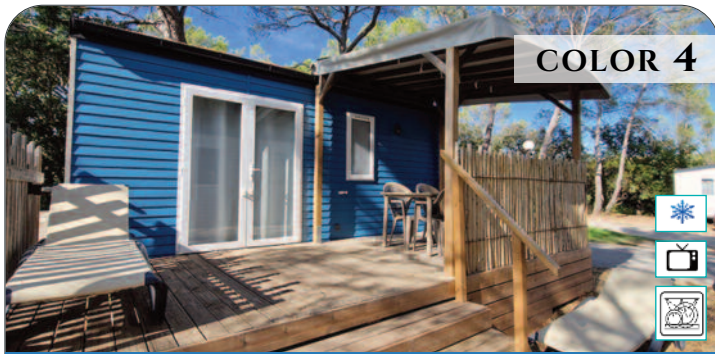

2 chambres /bedrooms - 4 personnes/persons - 21 m²

- 1 chambre lit double 140 x 190 . 1 chambre avec 2 lits simples 80 x 190.
- Cuisine équipée avec frigo congélateur et lave-vaisselle.
- Séjour. Salle de bain. WC séparés. TV. CLIM.
- Terrasse podium en bois semi-couverte. 2 transats. **ANCIENNETÉ : 2 ANS**
- 1 bedroom with a double bed 140 x 190.
- 1 bedroom with 2 single beds 80 x 190.
- Kitchen equipped. Fridge with freezer. Dishwasher.
- Living area. Bathroom. Separated Toilet
- Wooden covered terrace. 2 deckchairs. TV . A/C. **AGE : 2 YEARS OLD**